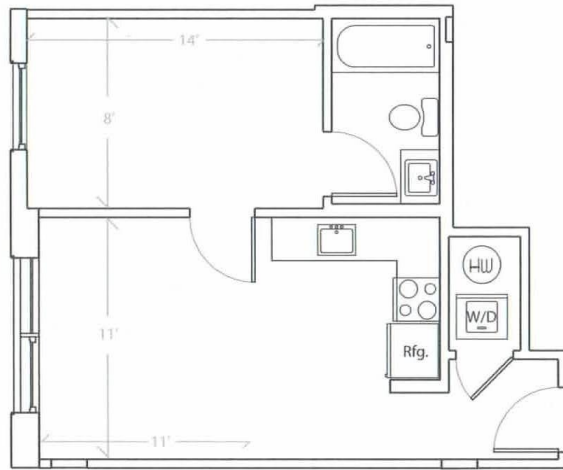

Apartment #      square feet

BED ROOMS:      1 Bed Room  
 FLOOR:            3rd floor  
 VIEW:             Campus View (South)  
 SIZE:              454 sqf.  
 ROOM TYPE        1B-A

UNIT 301