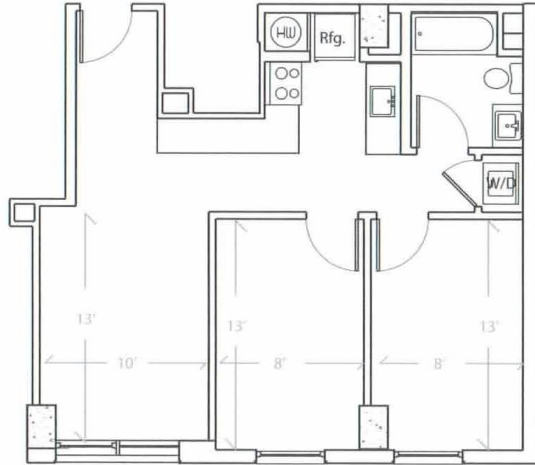

Apartment # square feet

BED ROOMS: 2 Bed Room
FLOOR: 8th floor
VIEW: City View (East)
SIZE: 665 sqf.
ROOM TYPE 2B-F

UNIT 814