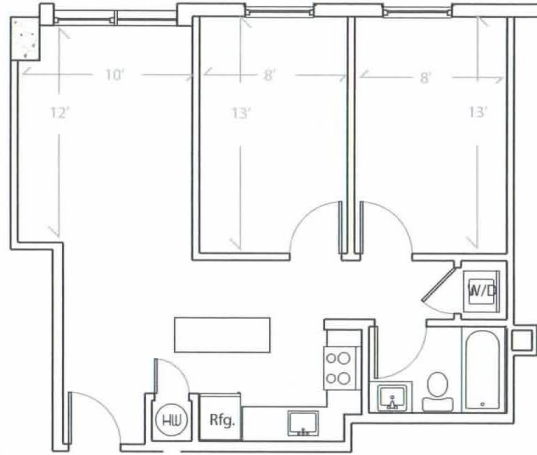

Apartment # 0 square feet

BED ROOMS: 2 Bed Room
FLOOR: 4th floor
VIEW: West View
SIZE: 673 sqf.

ROOM TYPE 2B-C

UNIT 407