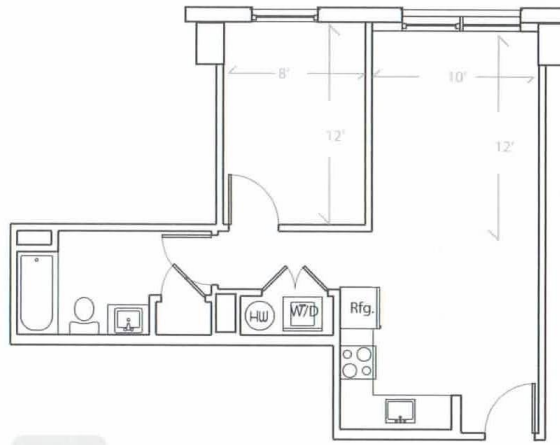

Apartment # 500 square feet

BED ROOMS: 1 Bed Room
FLOOR: 7th floor
VIEW: West View
SIZE: 544 sqf.
ROOM TYPE 1B-D

UNIT 703