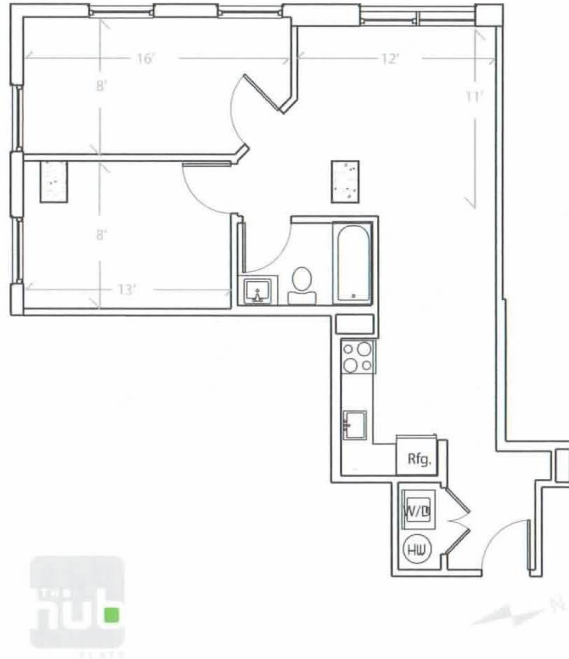

Apartment # 686 square feet

BED ROOMS: 2 Bed Room
FLOOR: 4th floor
VIEW: Campus/West View(SW)
SIZE: 686 sqf.
ROOM TYPE 2B-B

UNIT 403