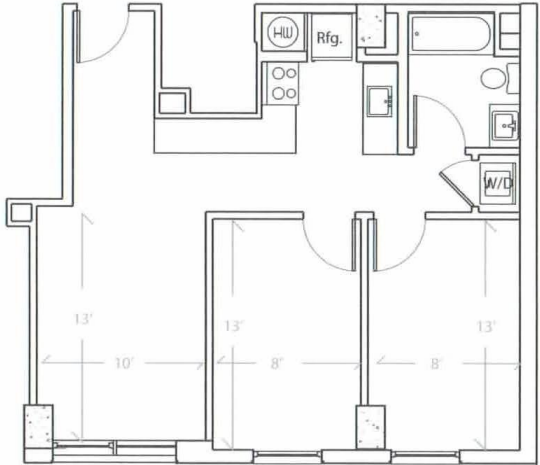

Apartment # square feet

BED ROOMS: 2 Bed Room
 FLOOR: 8th floor
 VIEW: City View (East)
 SIZE: 665 sqf.

ROOM TYPE 2B-F

UNIT 814

* All Dimensions are approximate.*