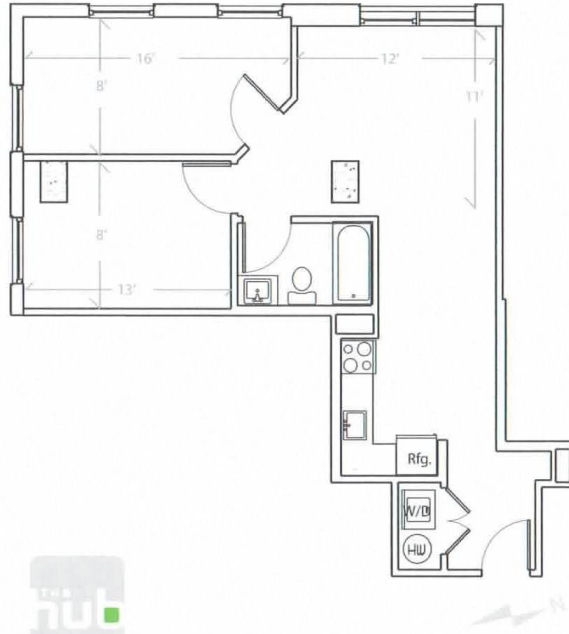

Apartment # 686 square feet

BED ROOMS: 2 Bed Room
FLOOR: 4th floor
VIEW: Campus/West View(SW)
SIZE: 686 sqf.
ROOM TYPE 2B-B

UNIT 403