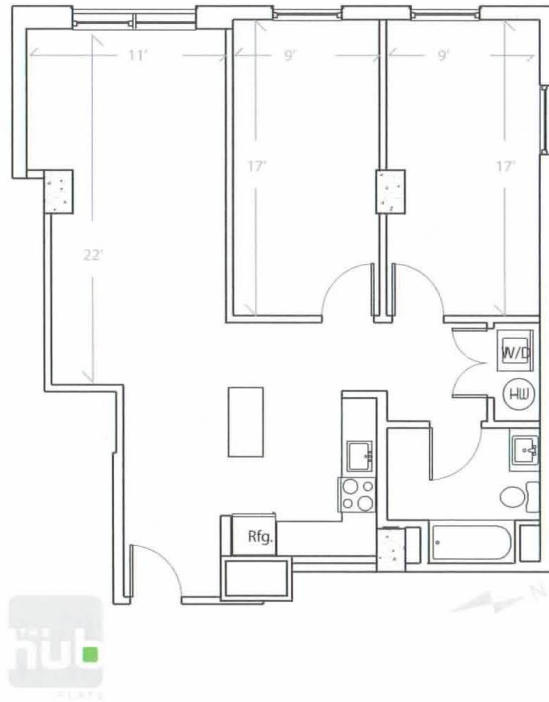

Apartment # 870 square feet

BED ROOMS: 2 Bed Room
FLOOR: 3rd floor
VIEW: West View
SIZE: 870 sqf.
ROOM TYPE 2B-G

UNIT 315