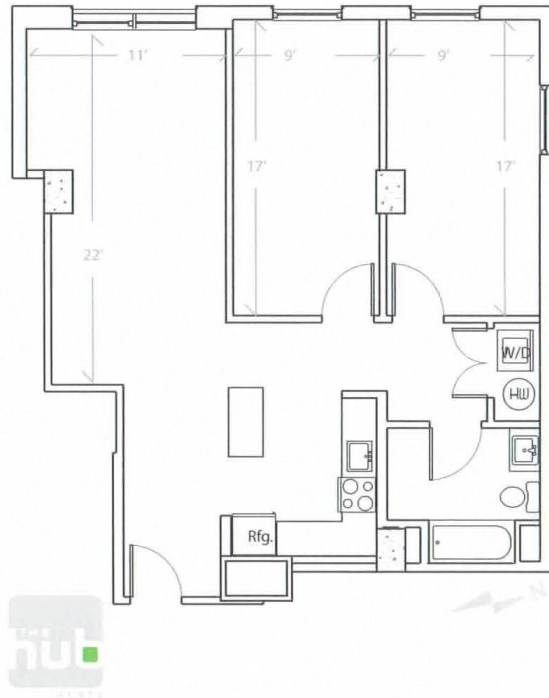

Apartment # 870 square feet

BED ROOMS: 2 Bed Room  
FLOOR: 3rd floor  
VIEW: West View  
SIZE: 870 sqf.  
ROOM TYPE 2B-G

UNIT 315