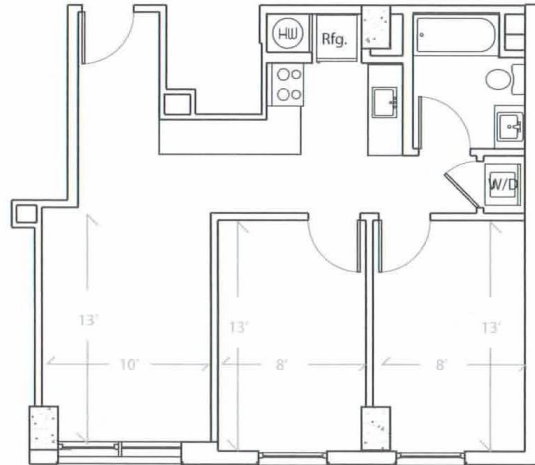

Apartment # 665 square feet

BED ROOMS: 2 Bed Room
FLOOR: 3rd floor
VIEW: City View (East)
SIZE: 665 sqf.

ROOM TYPE 2B-F

UNIT 314