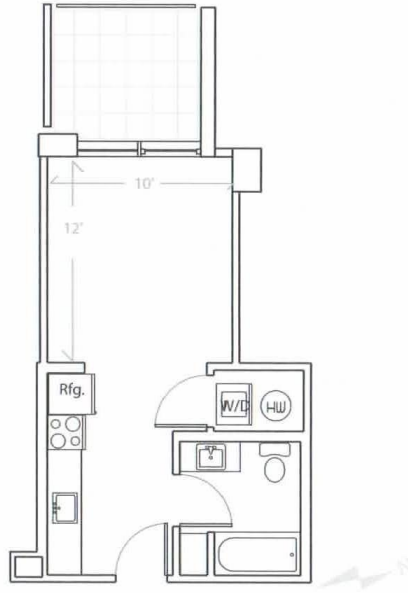

Apartment # 338 square feet

BED ROOMS: Studio
FLOOR: 3rd floor
VIEW: West View
SIZE: 338 sqf.
TERRACE: 64 sqf.
ROOM TYPE S-F

UNIT 313