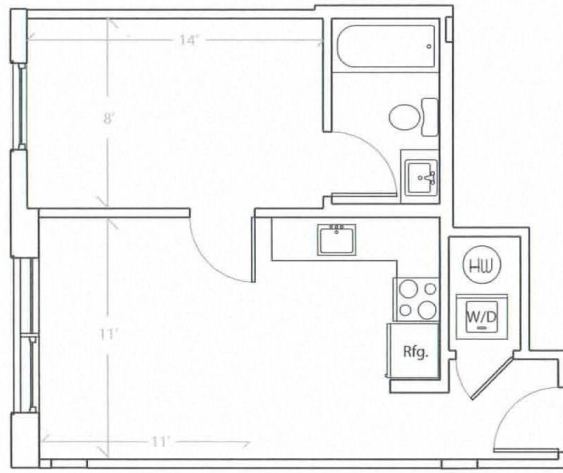

Apartment # square feet

BED ROOMS: 1 Bed Room
FLOOR: 3rd floor
VIEW: Campus View (South)
SIZE: 454 sqf.

ROOM TYPE 1B-A

UNIT 301