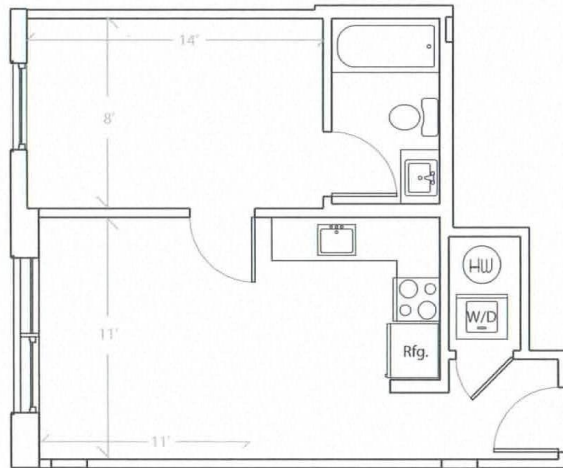

Apartment # 0 square feet

BED ROOMS: 1 Bed Room
FLOOR: 3rd floor
VIEW: Campus View (South)
SIZE: 454 sqf.

ROOM TYPE 1B-A

UNIT 301