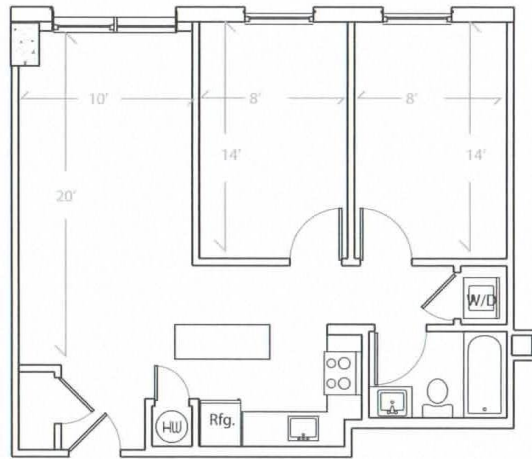

Apartment # 703 square feet

BED ROOMS: 2 Bed Room  
FLOOR: 9th floor  
VIEW: West View  
SIZE: 703 sqf.  
ROOM TYPE 2B-K

UNIT 905