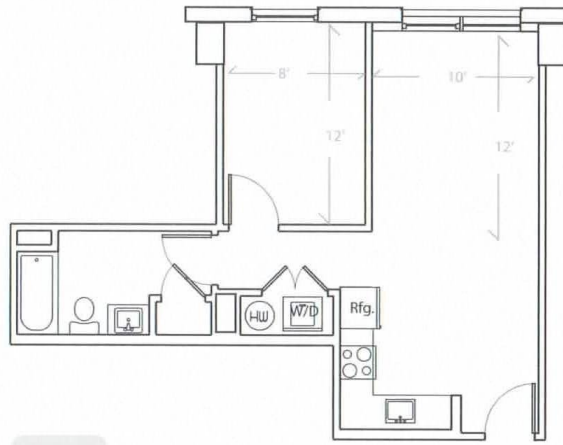

Apartment #      square feet

BED ROOMS:      1 Bed Room  
FLOOR:            7th floor  
VIEW:              West View  
SIZE:               544 sqf.  
ROOM TYPE       1B-D

UNIT 703