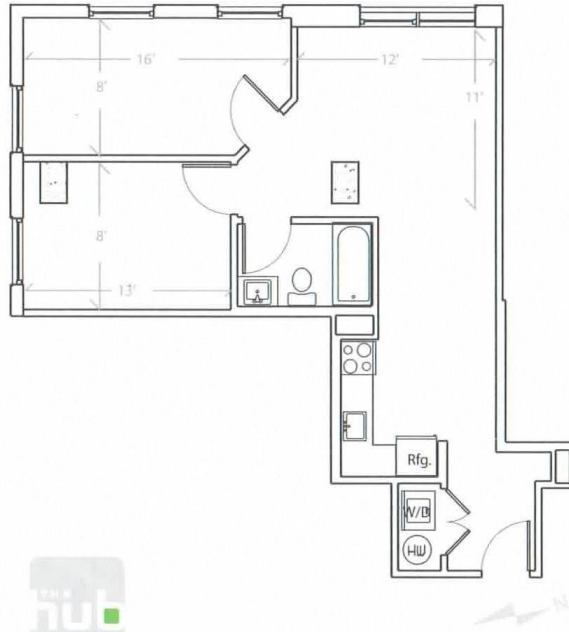

Apartment # 686 square feet

BED ROOMS: 2 Bed Room
FLOOR: 3rd floor
VIEW: Campus/West View(SW)
SIZE: 686 sqf.
ROOM TYPE 2B-B

UNIT 303